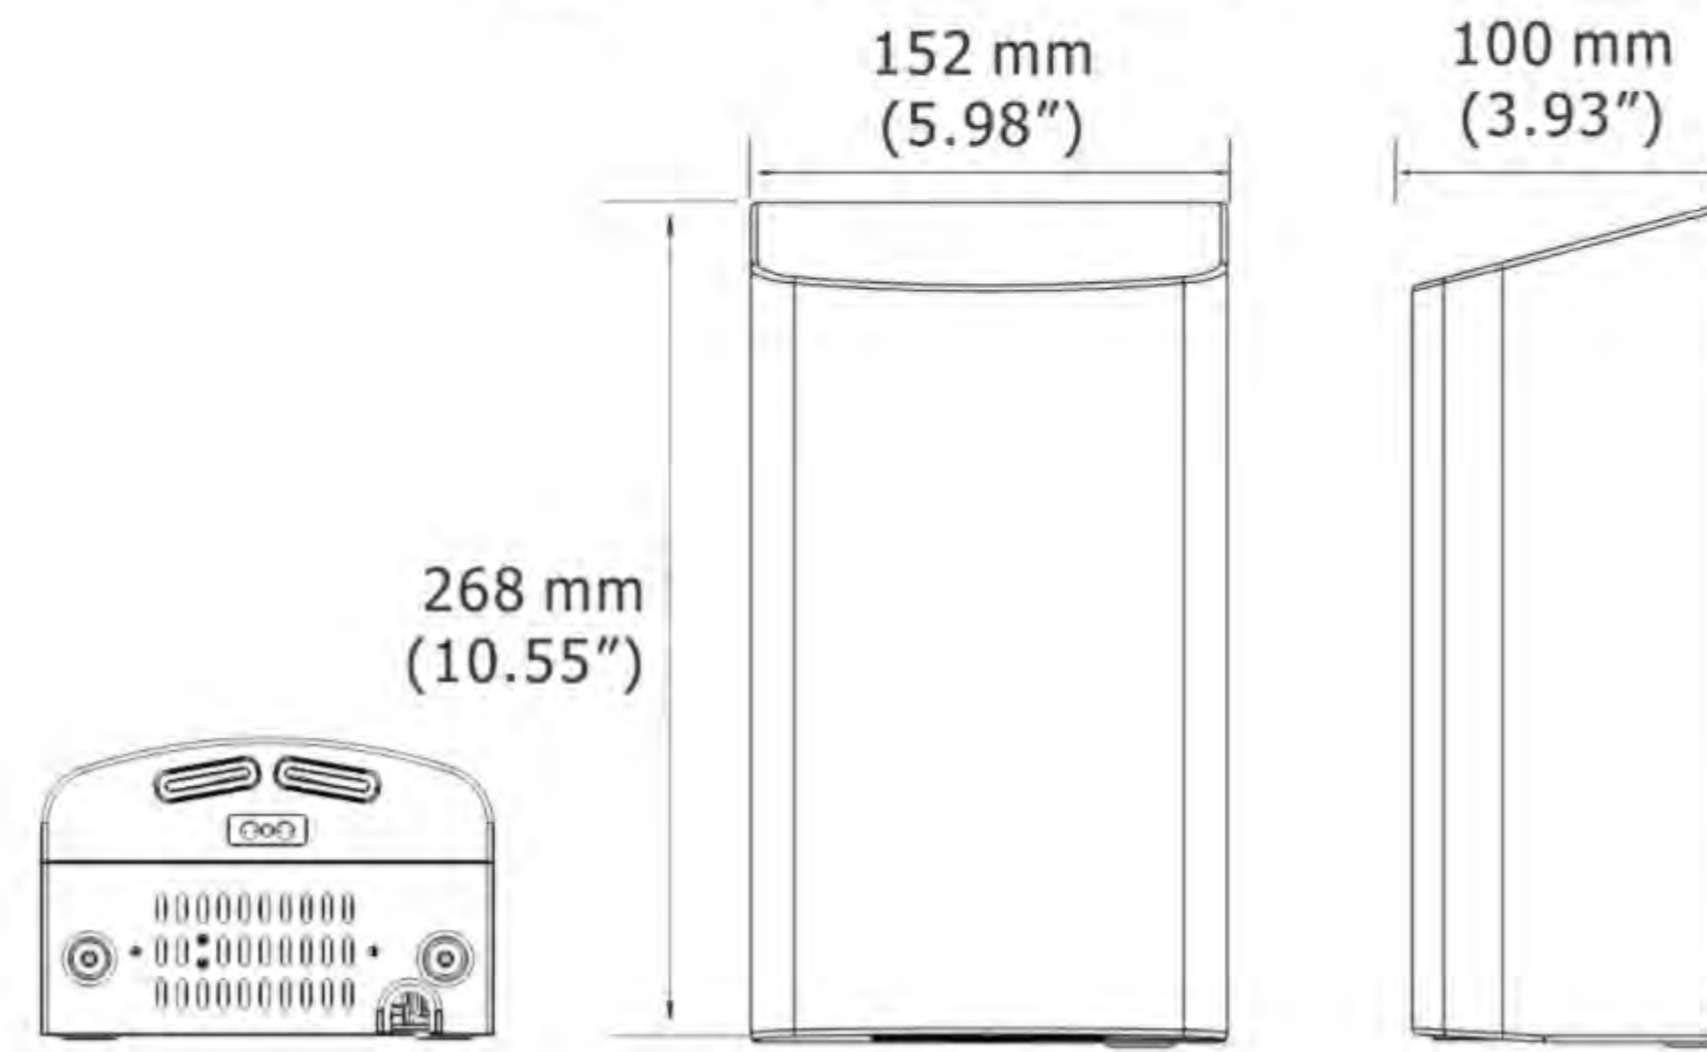

Specification

Cover Finish	EcoSwift05-Satin Finishing EcoSwift01B-Black Matte Coating EcoSwift 01W-White Coating
Cover Finish	EcoSwift 05-Stainless Steel (#304) EcoSwift 01B, EcoSwift01W-Stainless Steel (#430)
Packaging (carton)	4 dryers/carton. Gross weight 15.6kg. Measurement 1.7'
Drying Time	Less than 10-15 seconds
Operating Voltage	110V-120Vac, 50/60 Hz, 0.84-1.0kW 220V-240Vac, 50/60 Hz, 0.84-1.0kW
Motor Wattage	325-500W, Adjustable
Standby Power	0.3-0.4W
Air Speed	95-115 m/s, Adjustable
Sound Level	MIN 69 dB to 76.6 dB MAX @ 1m
Sensing Range	170 mm ± 20 mm, Adjustable
Drip Proof	IP24
Timing Protection	60 seconds auto shut off
Motor Thermal Protection	Auto resetting thermostat turns unit off, 120V at 135°C(275°F), 240V at 95°C(203°F)
Heater Thermal Protection	Auto resetting thermostat turns unit off at 85°C(185°F) Thermal fuse cuts unit off at 142°C(288°F)

Safety Approvals