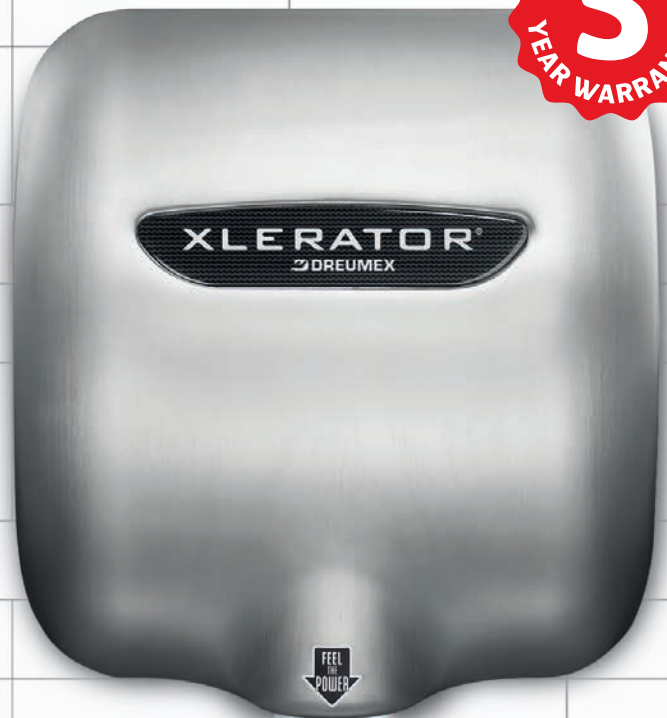

Xlerator[®] Hand Dryer

- **95% savings** over using paper towels
- Dries hands in **10 - 12 seconds**
- Uses **80% less energy** than conventional hand dryers

The new standard

Xlerator® is the new standard when it comes to hand dryers. Thanks to its innovative technology, Xlerator® achieves unprecedented results: substantially lower costs, less time and less impact on the environment.

Save money

When you choose the Xlerator® hand dryer, you achieve significant savings. Xlerator® is more affordable than paper towels, with 95% savings for a year. The short drying time also means that the Xlerator®'s energy consumption is considerably lower than that of conventional hand dryers.

Save time

With its innovative technology, Xlerator® dries hands in 10-12 seconds. Xlerator® also saves a lot of time when it comes to maintenance because washrooms remain clean.

Save the environment

Xlerator® uses 80% less energy than conventional hand dryers and emits less CO2. When compared to paper towels, Xlerator® is by far the most sustainable option.