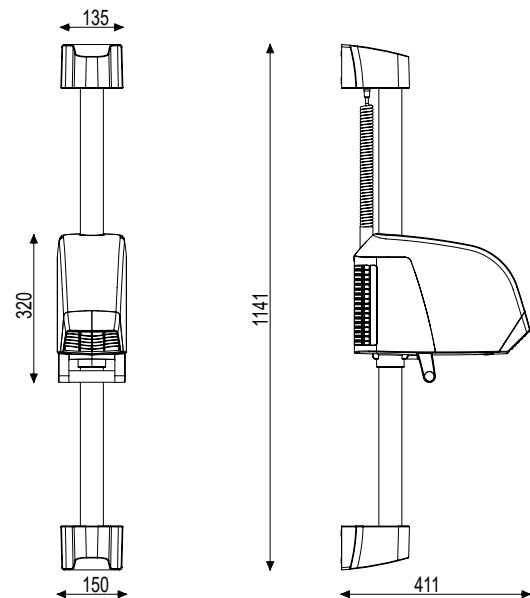

PERFORMANCE

Flow rate	160 m ³ /h
Speed variation	No
Air temperature at 10 cm from outlet	50°C
Sound level	70 dB
Detection type	Infrared
Adjustable height range	58 cm

COMPOSITION

Material	ABS-PC Composite
Colors	White / Blue / Red
Anti-vandalism	Yes
Antibacterial treatment	No
Drying zone light	Yes
Heating element	Yes
Filtered air	No

LOGISTICS

Net weight	6.150 kg
Gross weight	7.620 kg
Logistics unit	1
HS Code	8516330000
Gencod	3324120014059

TECHNICAL DRAWINGS

INSTALLATION HEIGHT

Adults : 220 cm

Childrens : 190 cm

Persons with reduced mobility : 190 cm